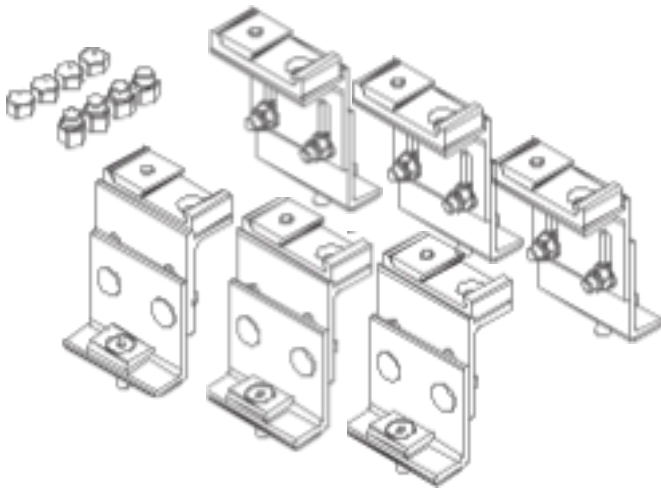

Bar-8050 QTY : 3

1350mm

Kit-8220 QTY : 3

If any components are missing or have been lost, please contact us, and we will arrange to send you replacements.

Mountney Ltd

MXL Centre, 6 Lombard Way, Banbury, OX16 4TJ