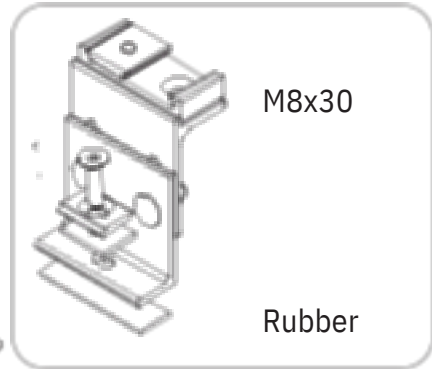

Bar-8050 QTY : 3

1350mm

Kit-8220 QTY : 3

If any components are missing or have been lost, please contact us, and we will arrange to send you replacements.

Mountney Ltd

MXL Centre, 6 Lombard Way, Banbury, OX16 4TJ